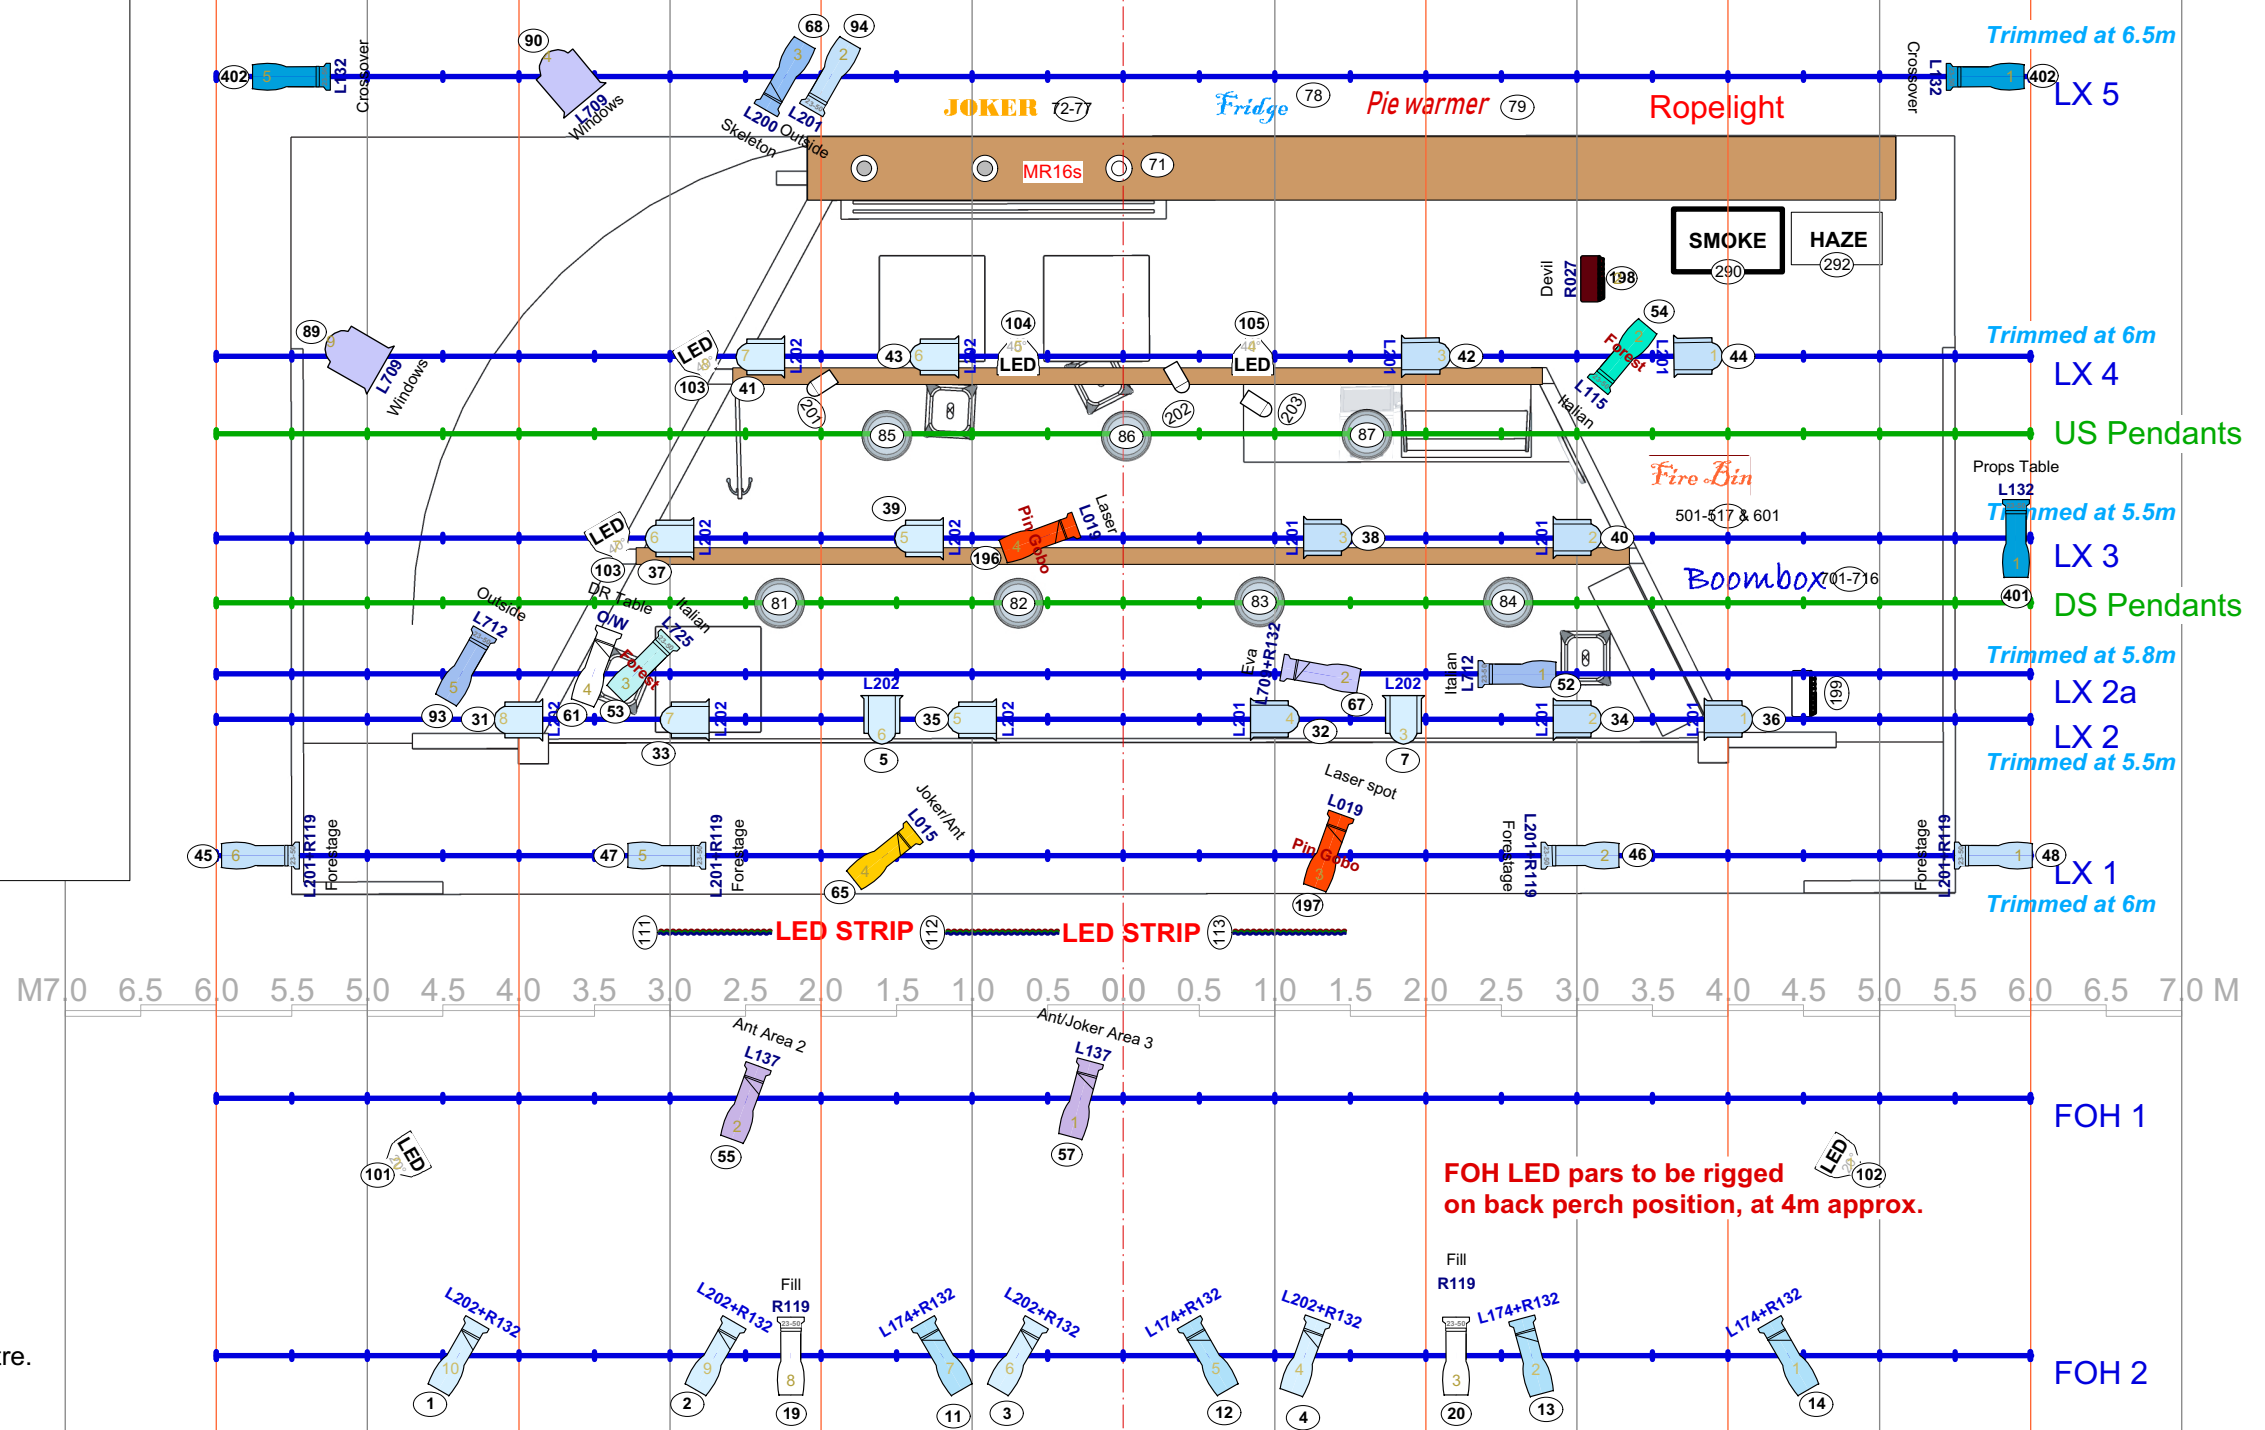

SHOW:	Mr Red Light
VENUE:	Generic Touring Plan
DIRECTOR:	Ben Crowder & Carl Bland
SET DESIGNER:	Andrew Foster
LD:	Nik Janiurek
	Tel: +64 21 166 4437, janiurek@gmail.com
Date drawn:	03/09/2019 Version 1
Scale:	1 : 50 at A3 size

©Nik Janiurek 2019

DO NOT RIG WITHOUT CONFIRMING WHERE FRONT OF SET GOES IN RELATION TO SETTING LINE

Set Electric Cable

- 13 Dimmers required for:
- 7 x hanging pendant lights (flown)
 - US MR16 ceiling Light (UC)
 - 500w flood on set wall (SL)
 - 500w flood on turtle behind counter (US)
 - 3 x Birdies on overhead beam/counter (US)

DMX required for:

- LED strip and Joker sign (US)
- Smoke machine by counter (SL)

Practicals:

- MR16 Ceiling Lights (ch 71)
- Joker sign on back wall (ch 72-77)
- Fridge Lights (ch 78)
- Pie Warmer (ch 79)
- 7 hanging pendant lights (ch 81-87)
- Front edge LED strip (ch 111-113)
- Fire in Bin (501-517+601)
- Flood on SL exit flat (ch 199)
- Flood on Turtle behind counter (ch 198)
- Boombox (ch 701-716)

Hanging Plot Positions (150mm centres)

Border 1	-50mm from set front	5m trim
	(depending on FOH positions)	
Legs	100mm	11m opening
LX1	250mm	6m trim
LX 2	1150mm	5.5m trim
LX 2a	1450mm	5.8m trim
DS Pendants	1900mm	6.5m trim approx.
Border 2	2050mm	4.7m trim
LX 3	2350mm	5.5 trim
US Pendants	3050mm	6.5m trim approx.
LX 4	3500	6m trim
LX 5	5450	6.5m trim